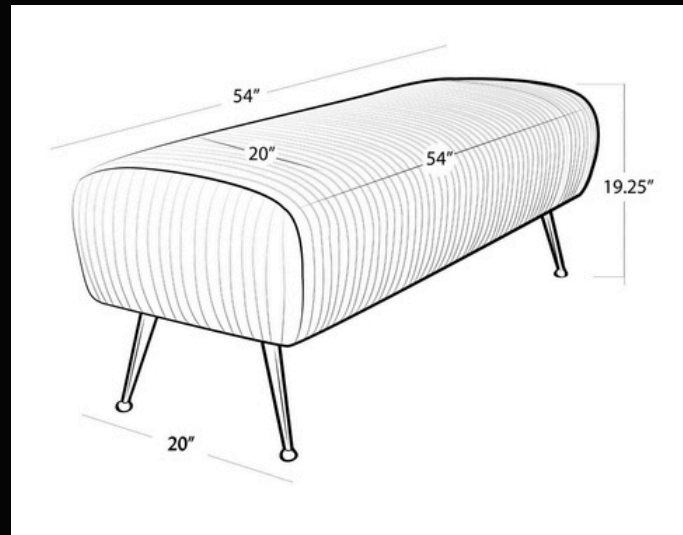

Bilal Rehman

AMANI BENCH
4766228522

PLEASE CONTACT GALLERY@BILALREHMANSTUDIO.COM
WITH ANY FURTHER QUESTIONS.

BILAL REHMAN
HOUSTON | LOS ANGELES | NEW YORK | MIAMI

MATERIALS SHOWN
BLACK LEATHER

DIMENSIONS
WIDTH | 54"
DEPTH | 20"
HEIGHT | 19"